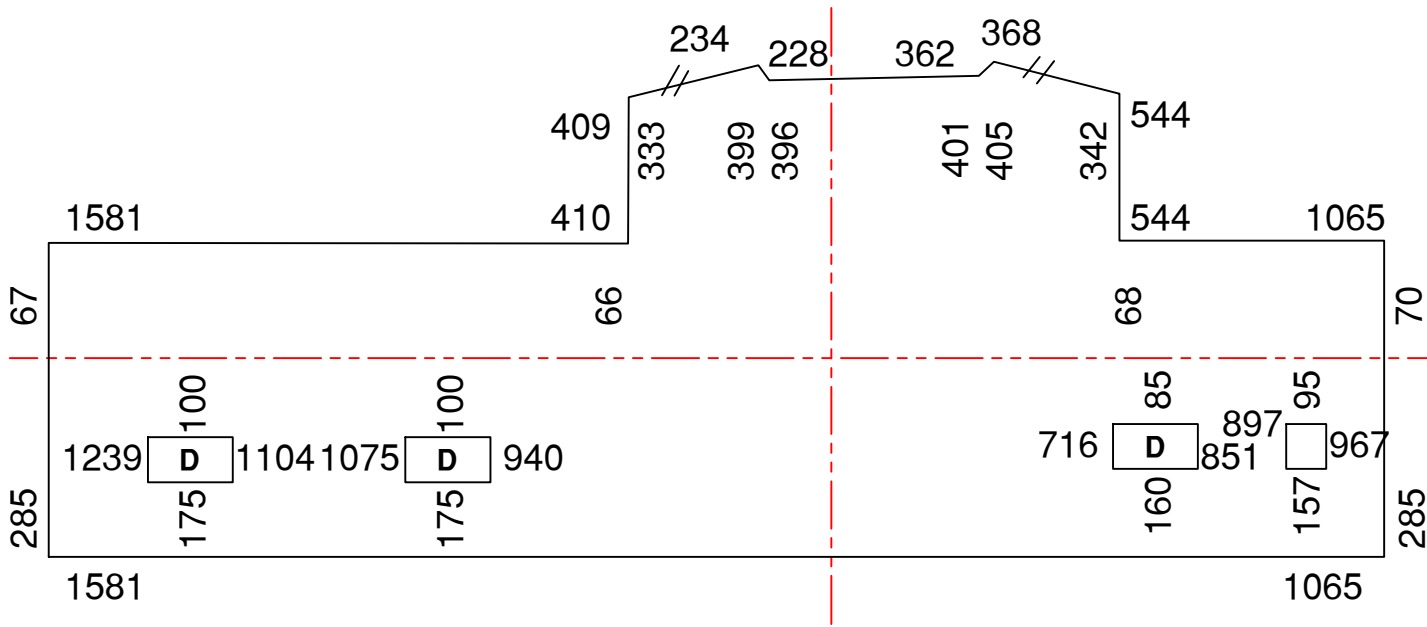

KITCHEN

SIZES

- 223 x 354
- 184 x 232
- 185 x 229
- 759 x 351
- 2646 x 690

SOCKET

6

CUT OUT

4

NOTCH

PLAN

SIZES

SOCKET

CUT OUT

NOTCH

HOLES

HOOD

REF

COLOUR

PLEASE SPECIFY

PAGES

1 OF KITCHEN

PLAN

SIZES

SOCKET

CUT OUT