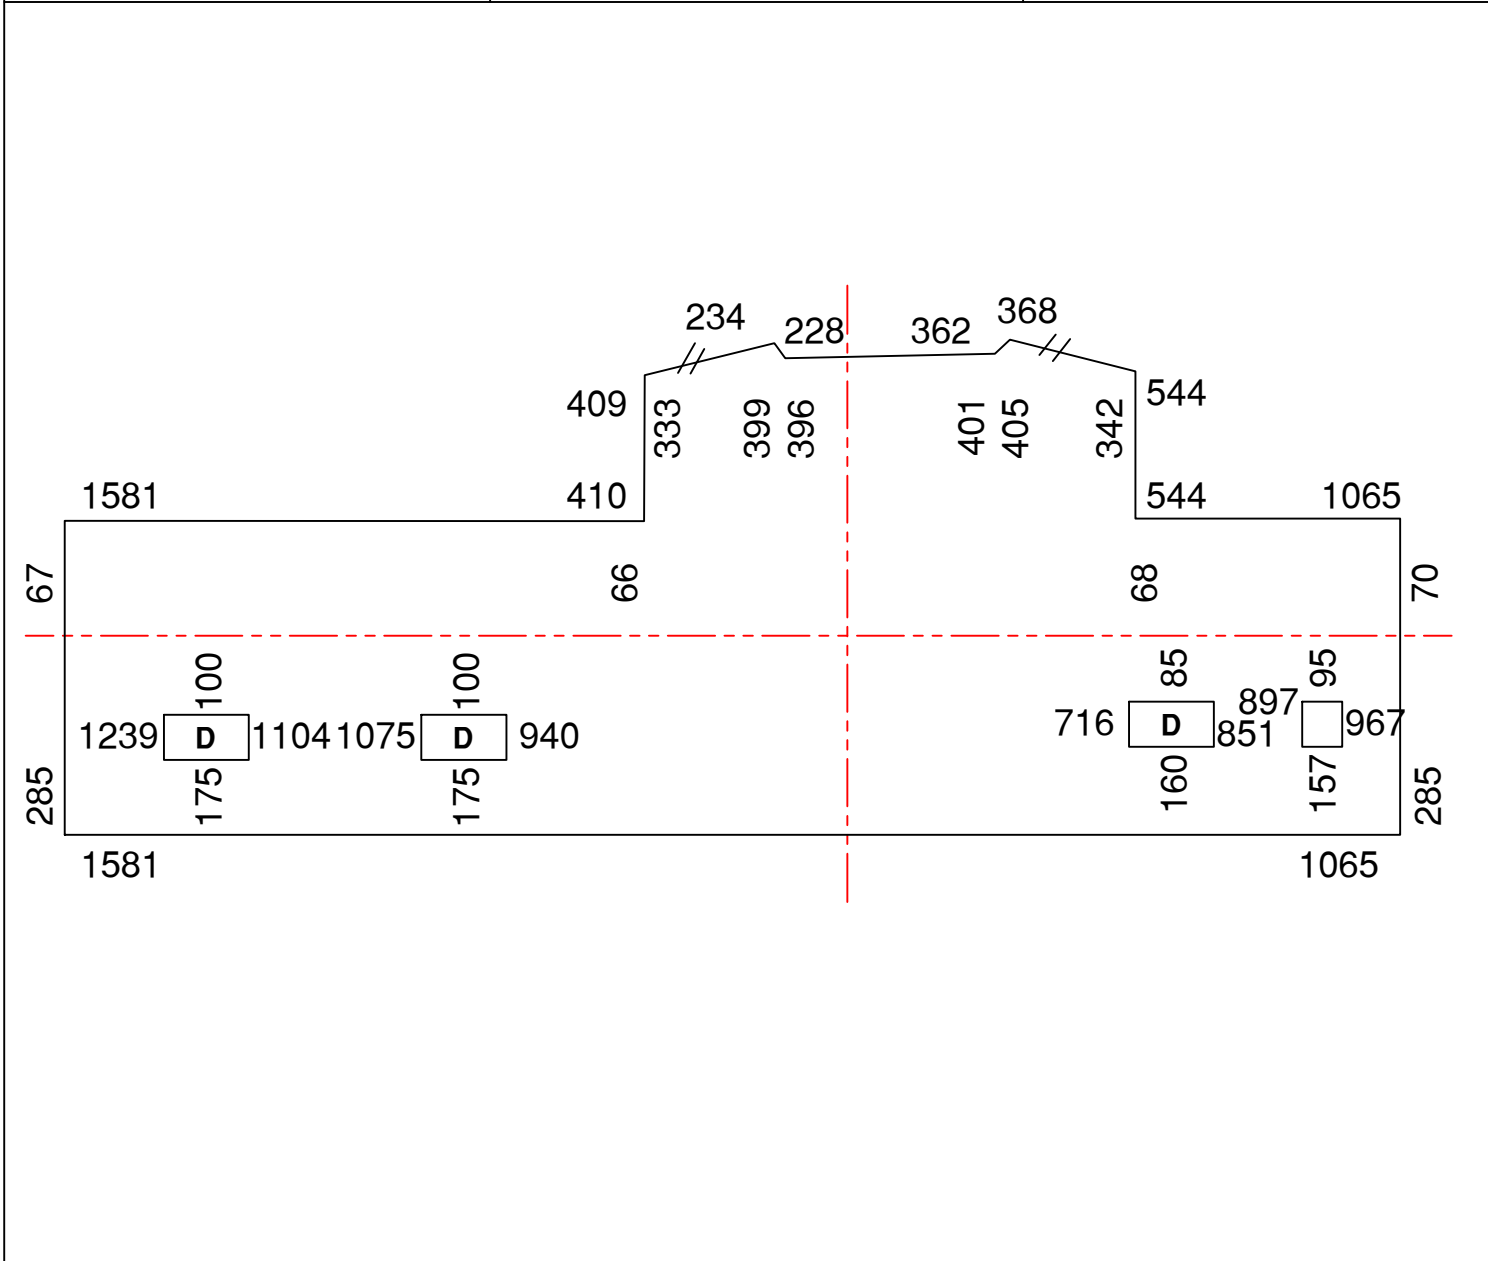

KITCHEN

SIZES

- 223 x 354
- 184 x 232
- 185 x 229
- 759 x 351
- 2646 x 690

SOCKET

6

CUT OUT

4

NOTCH

PLAN

SIZES

SOCKET

CUT OUT

NOTCH

HOLES

HOOD

REF

COLOUR

PLEASE SPECIFY

PAGES

1 OF KITCHEN

PLAN

SIZES

SOCKET

CUT OUT